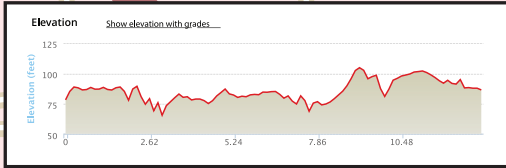

MAP KEY

BOA & TIARA STATION

AID STATION

WATER STOP

EISENHOWER PARK

Course subject to change at the discretion of Race Management