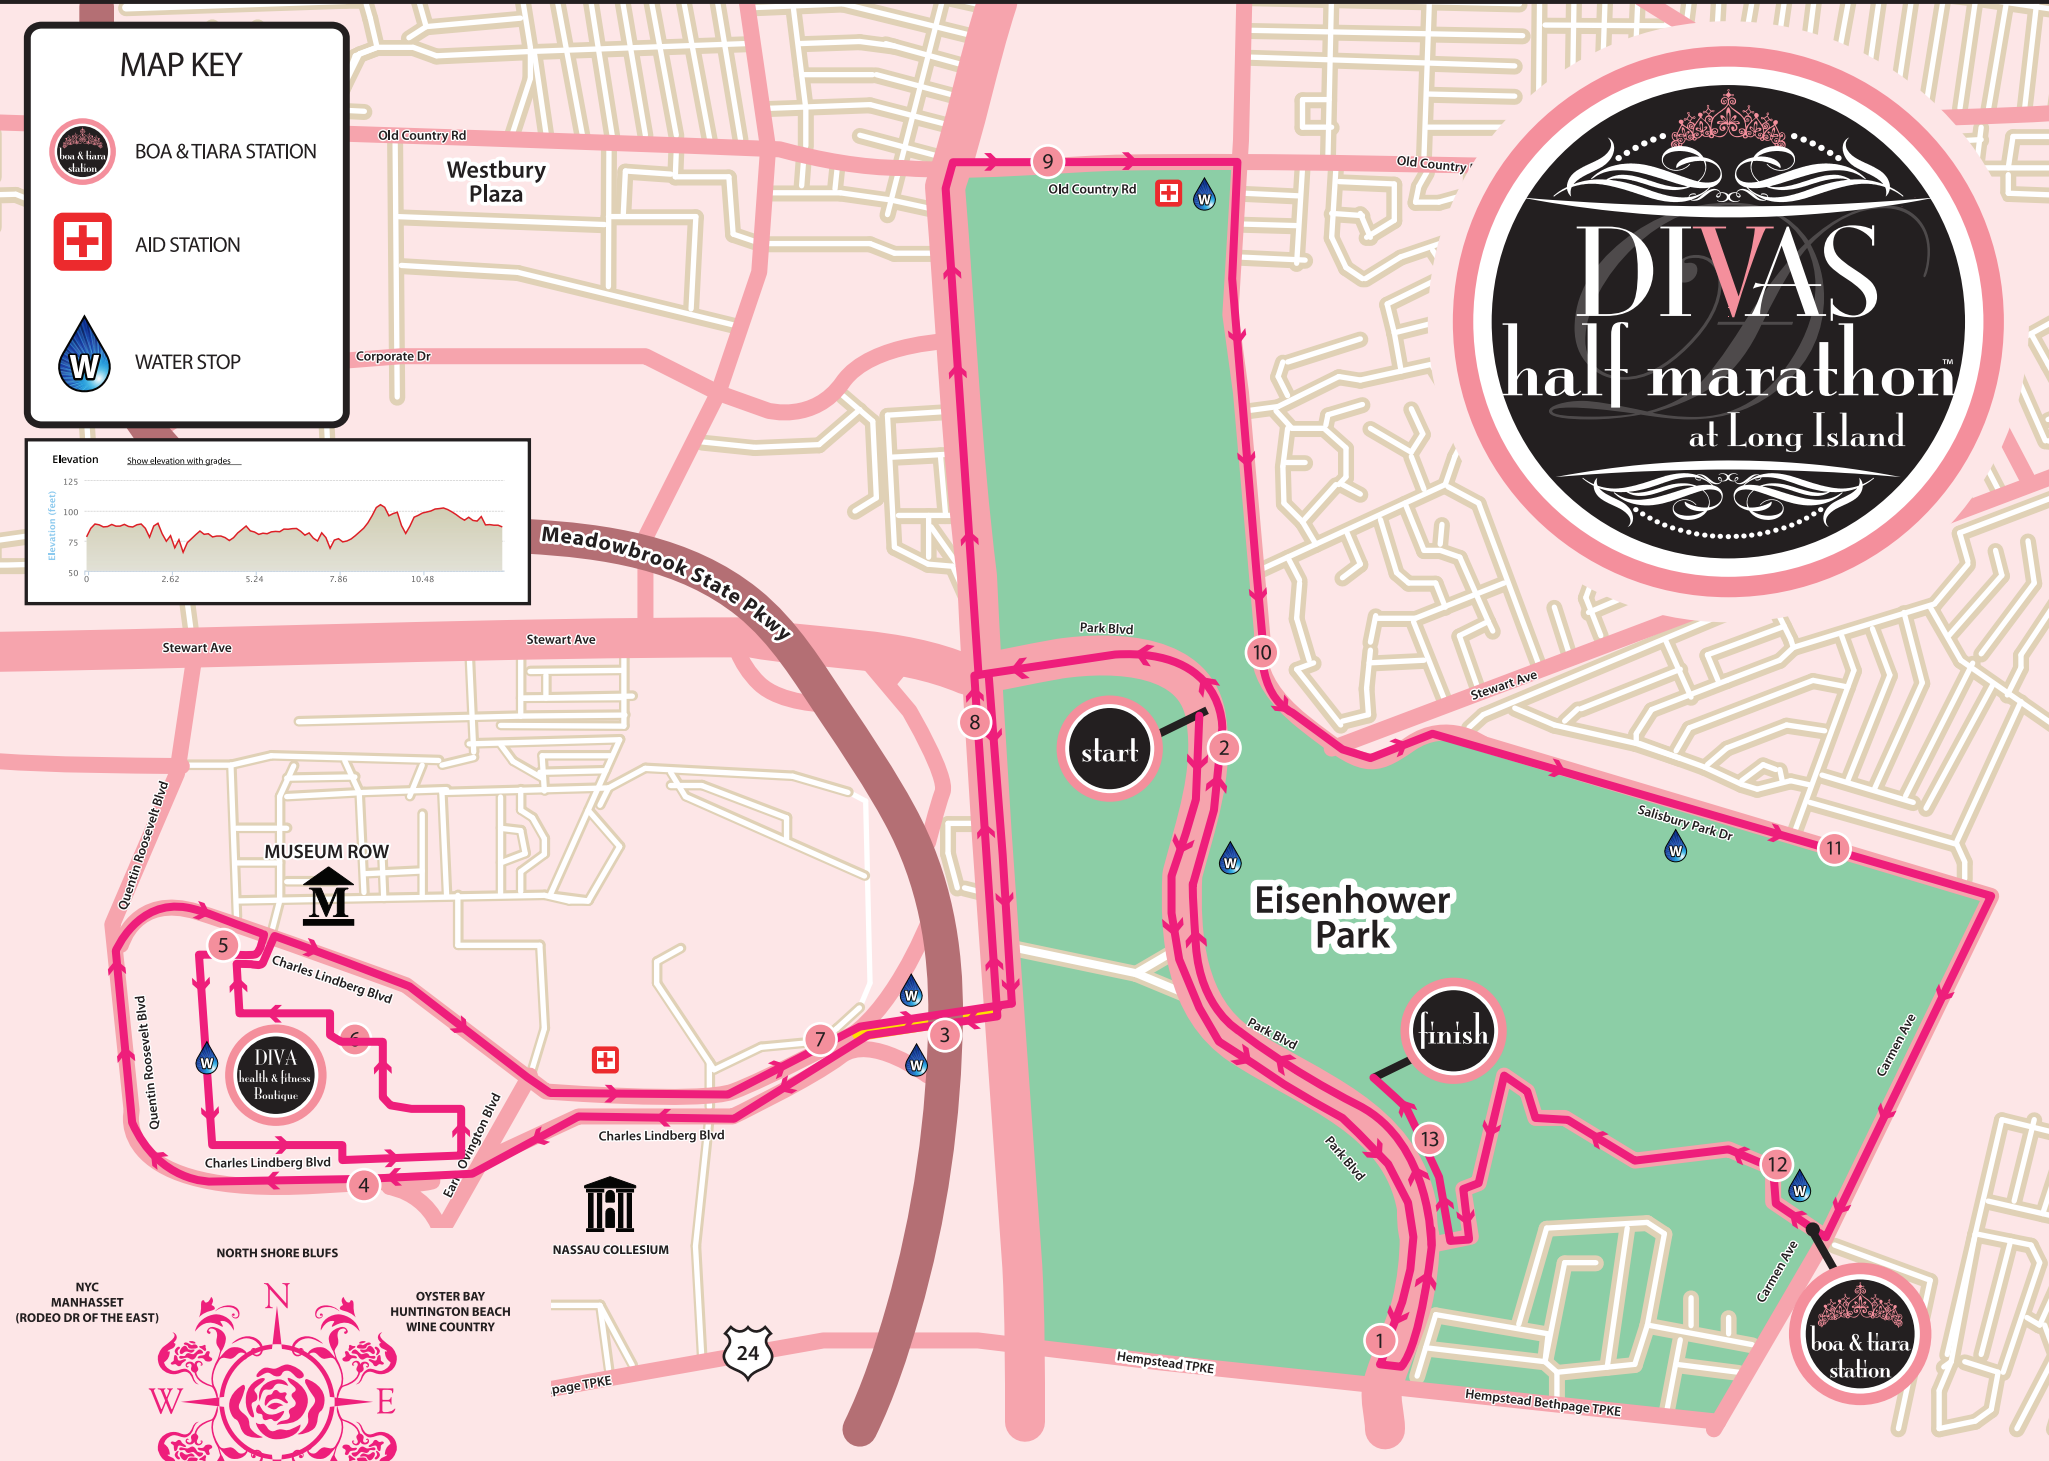

MAP KEY

BOA & TIARA STATION

AID STATION

WATER STOP

EISENHOWER PARK

Course subject to change at the discretion of Race Management