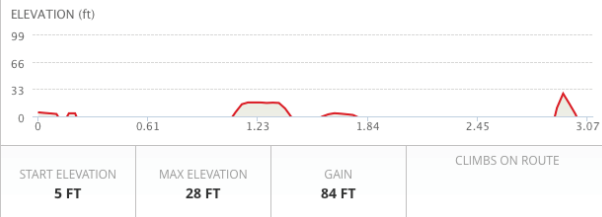

MAP KEY

 BOA & TIARA STATION

 AID STATION*

 WATER STOP

*Bike medics and fast response units will roam entire course.

Elevation Map

start

finish

boa & tiara station

North Myrtle Beach 5K MAP

Course subject to change at the discretion of Race Management