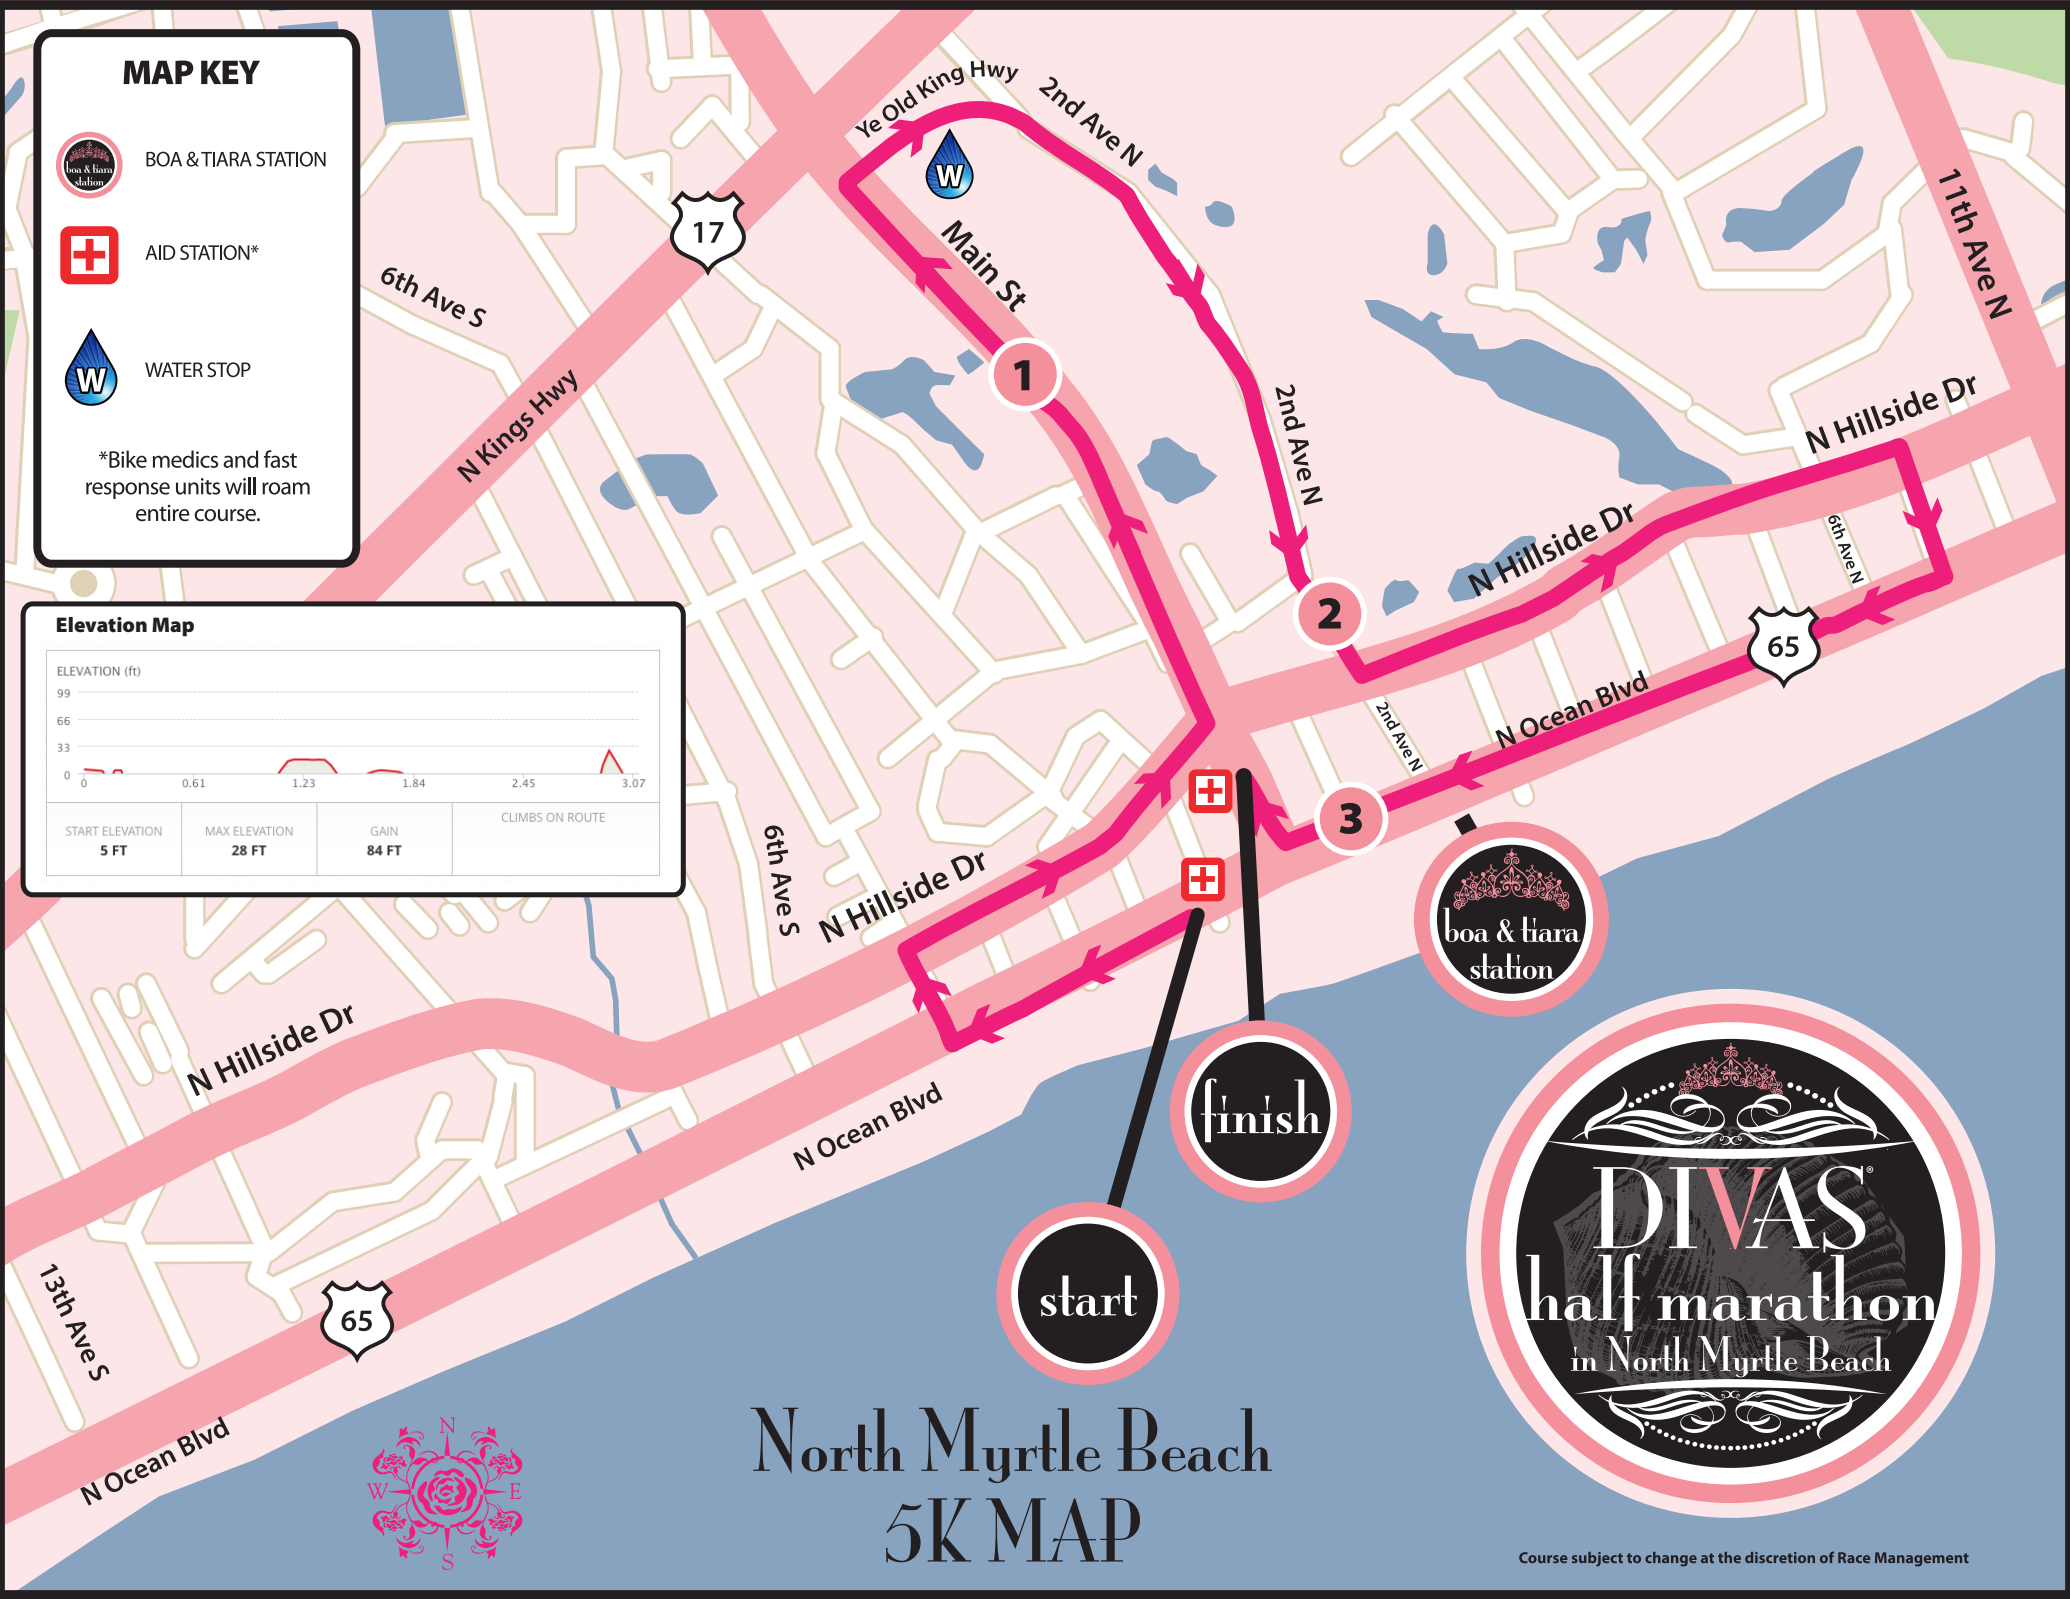

MAP KEY

 BOA & TIARA STATION

 AID STATION*

 WATER STOP

*Bike medics and fast response units will roam entire course.

Elevation Map

start

finish

boa & tiara station

North Myrtle Beach 5K MAP

Course subject to change at the discretion of Race Management