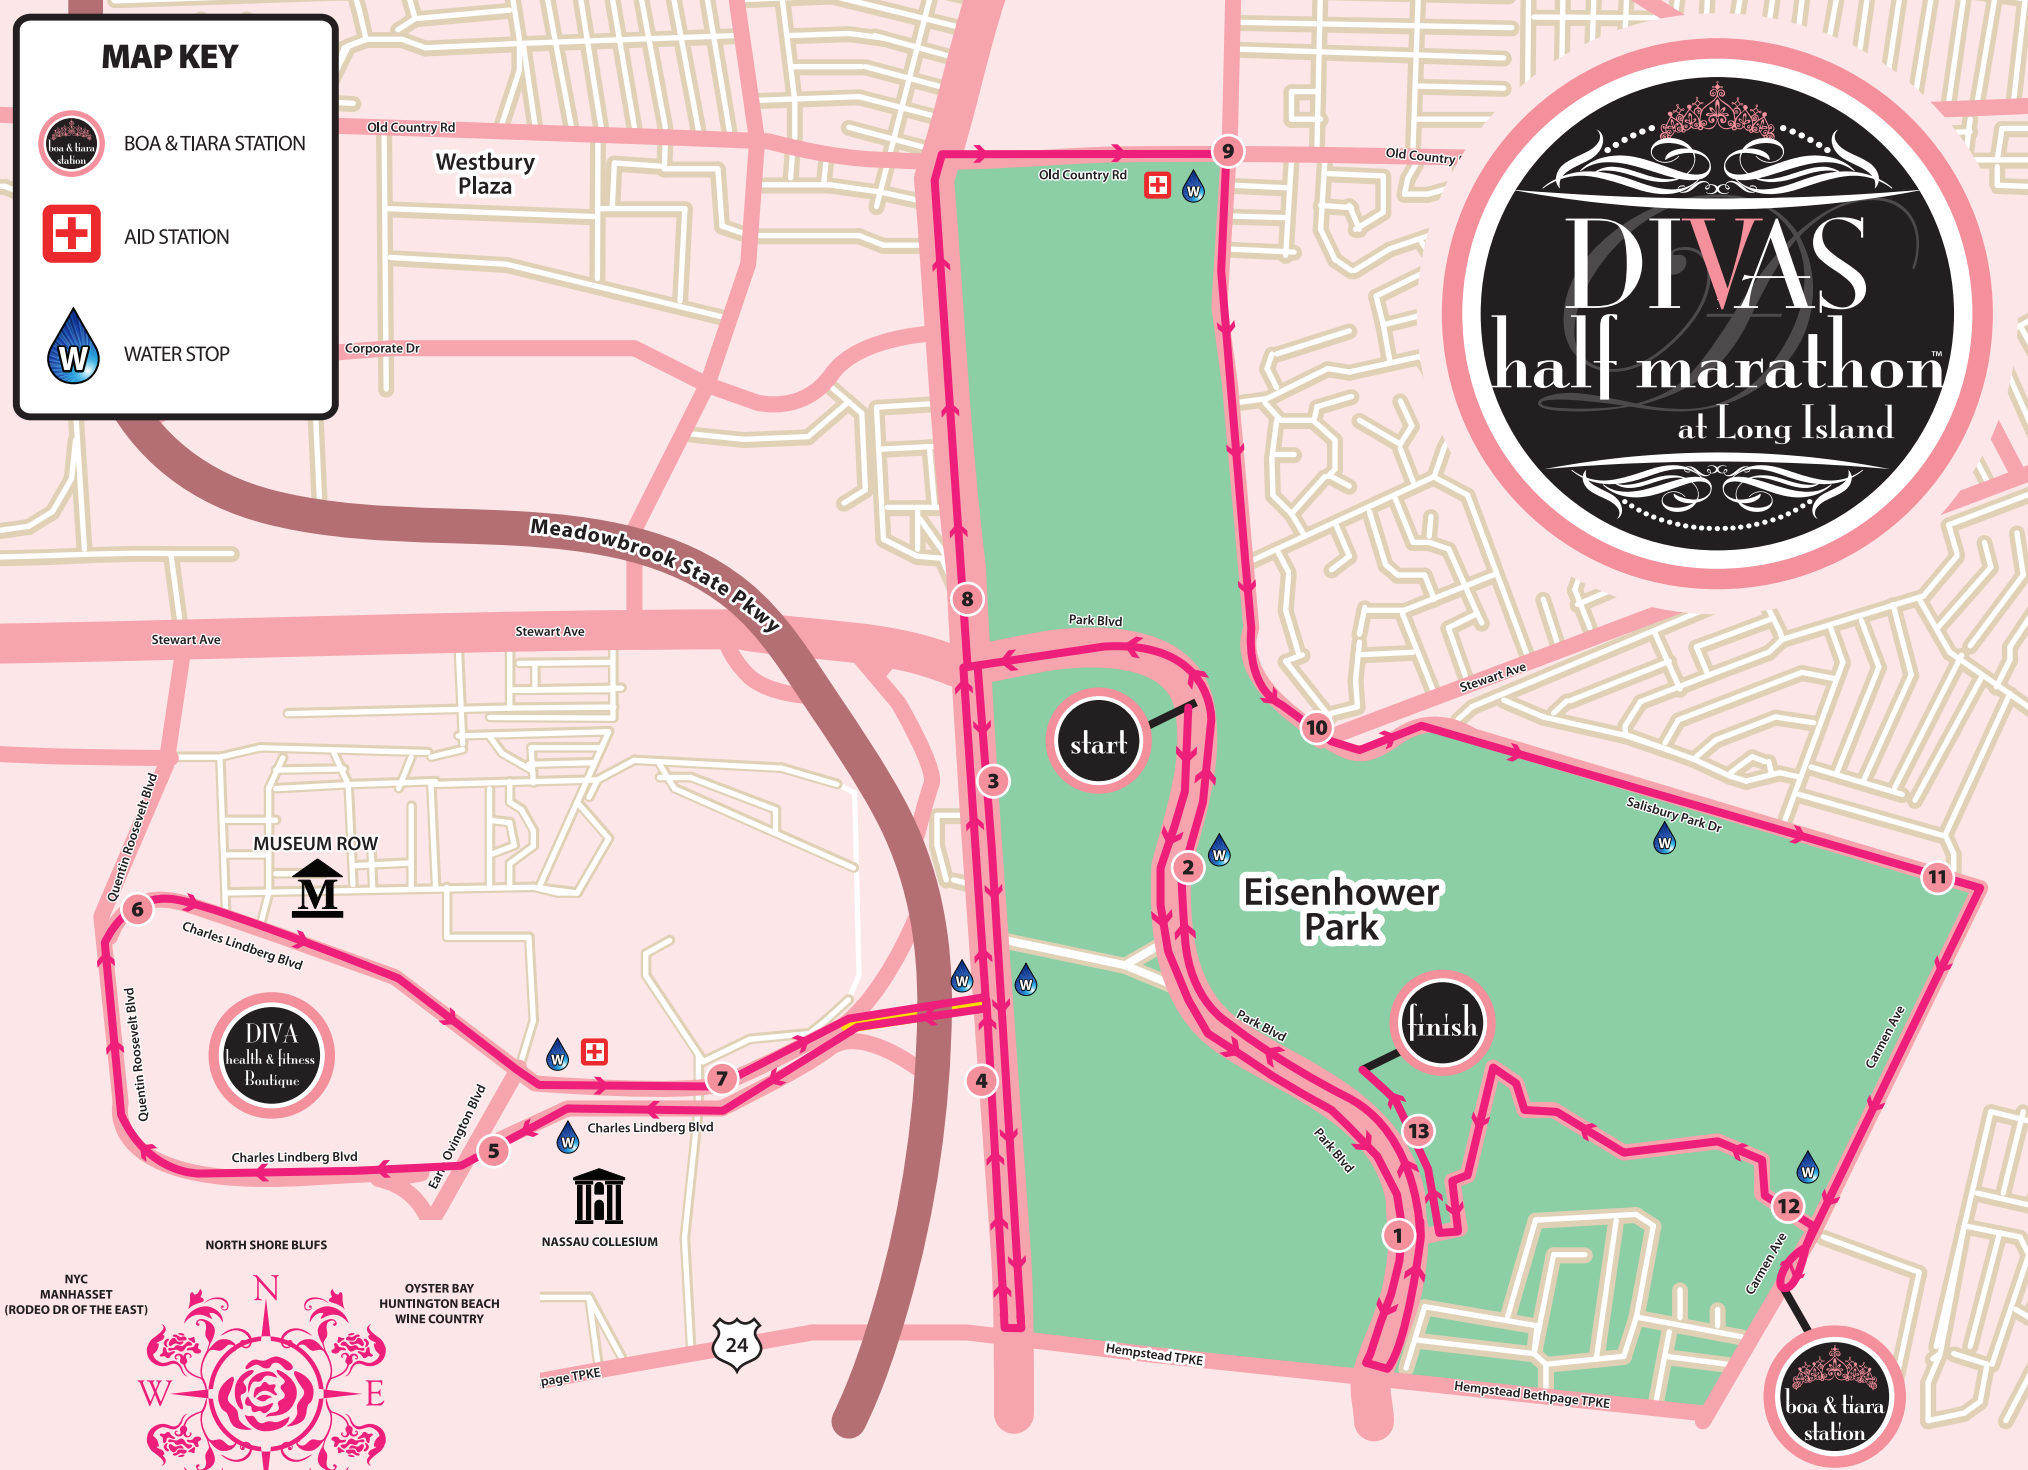

MAP KEY

 BOA & TIARA STATION

 AID STATION

 WATER STOP

EISENHOWER PARK

Course subject to change at the discretion of Race Management