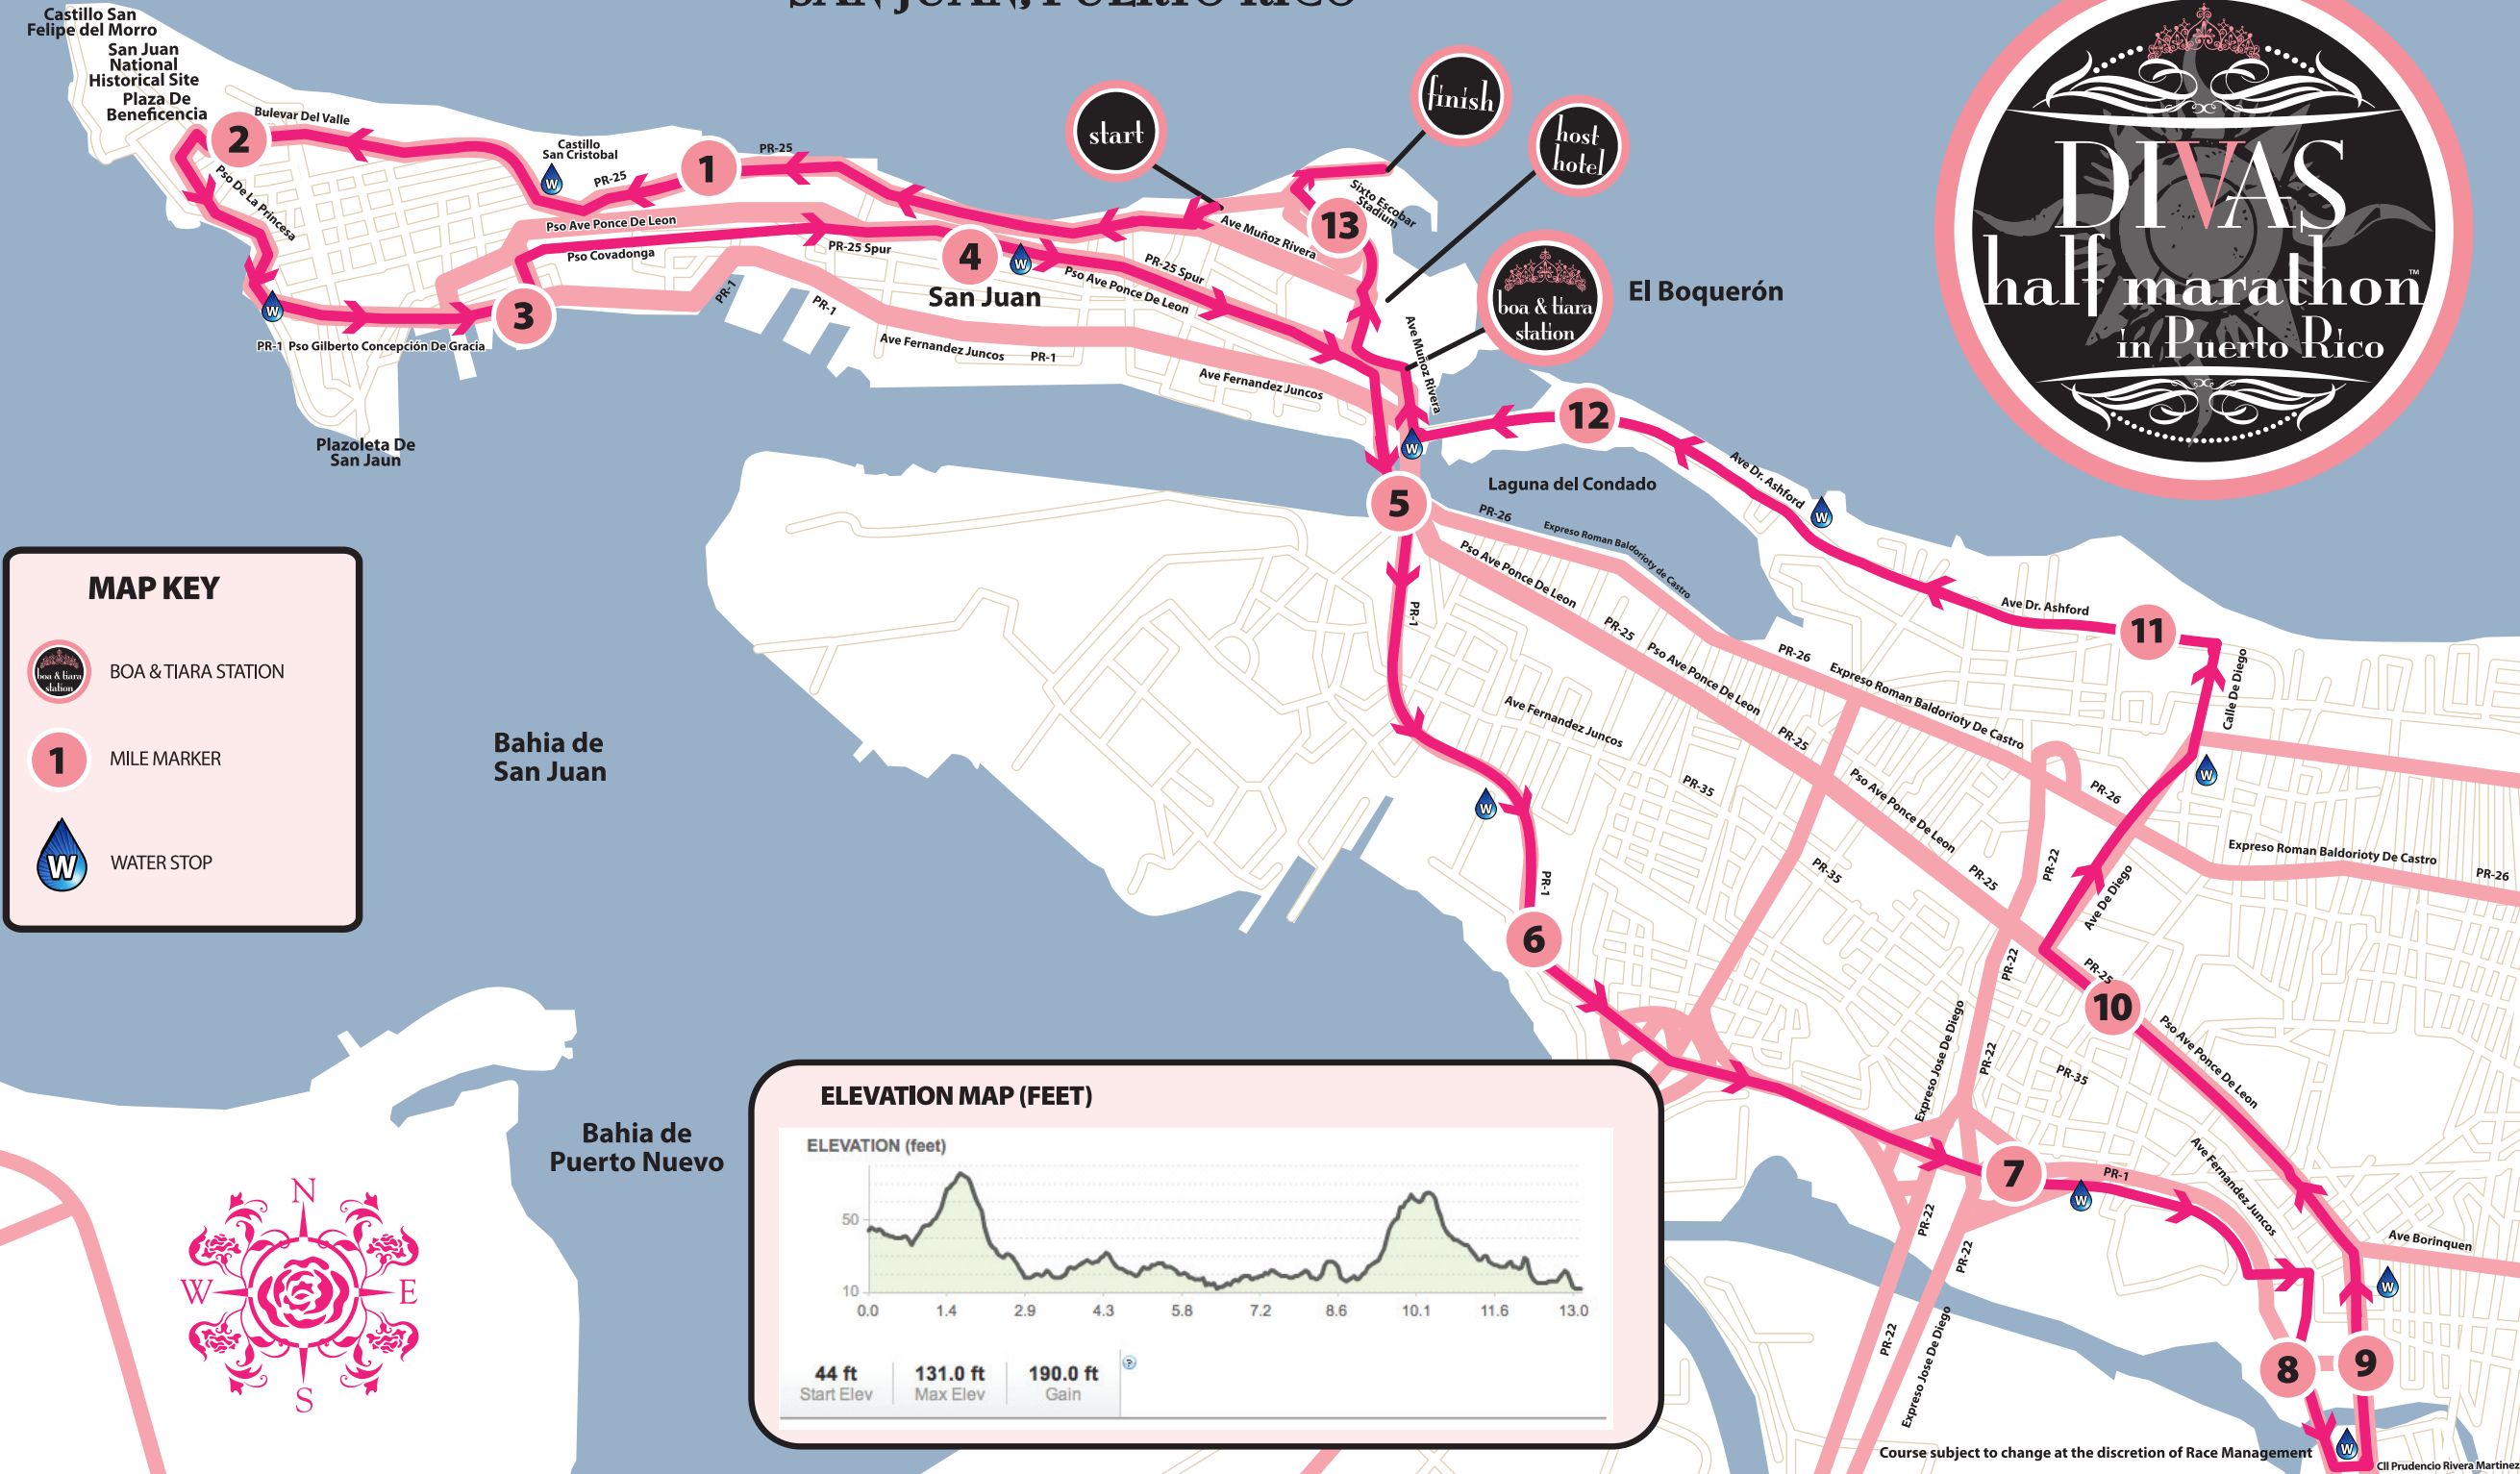

SAN JUAN, PUERTO RICO

MAP KEY

- BOA & TIARA STATION
- MILE MARKER
- WATER STOP

Course subject to change at the discretion of Race Management