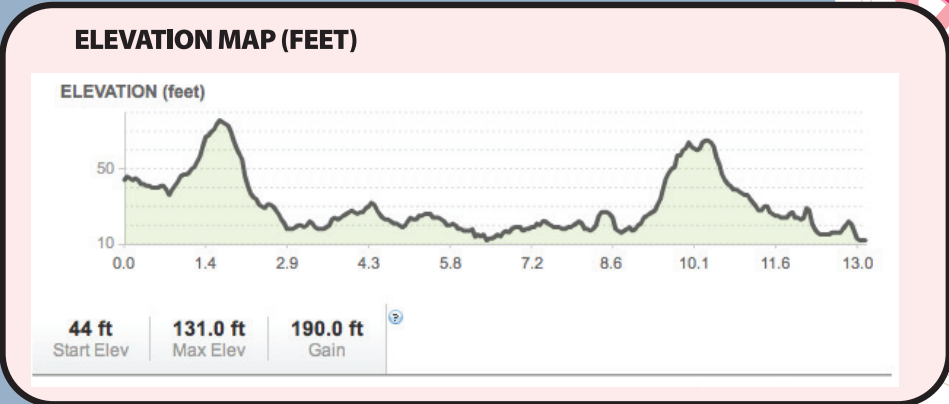

SAN JUAN, PUERTO RICO

MAP KEY

- BOA & TIARA STATION
- MILE MARKER
- WATER STOP

Course subject to change at the discretion of Race Management