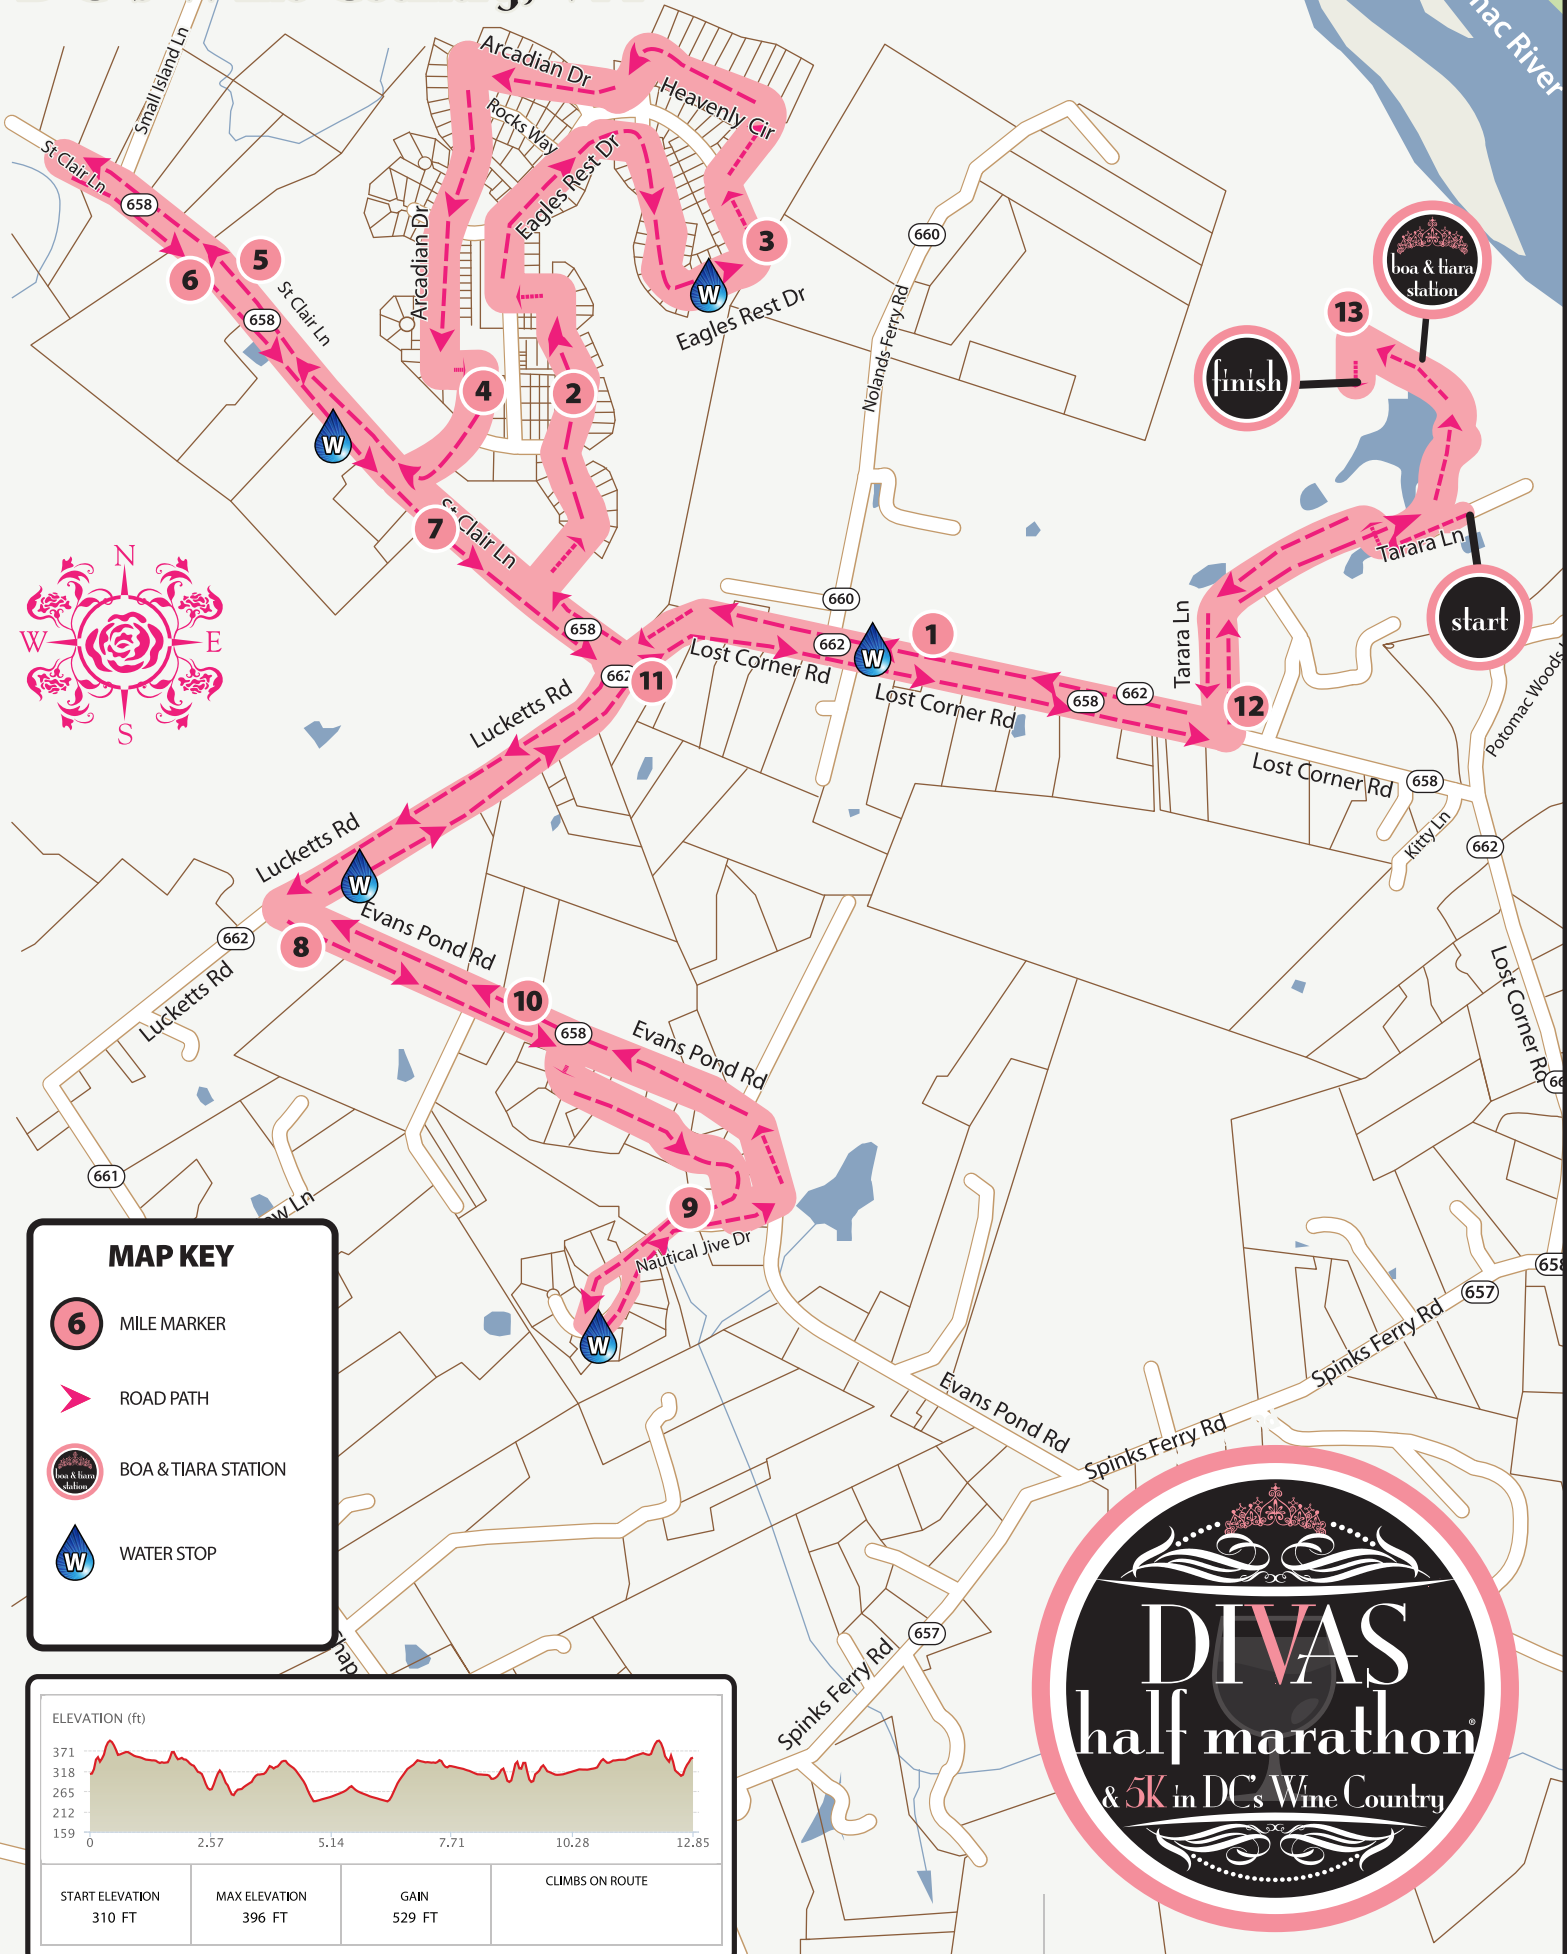

DC's Wine Country, VA

MAP KEY

-  MILE MARKER
-  ROAD PATH
-  BOA & TIARA STATION
-  WATER STOP

Course map subject to change