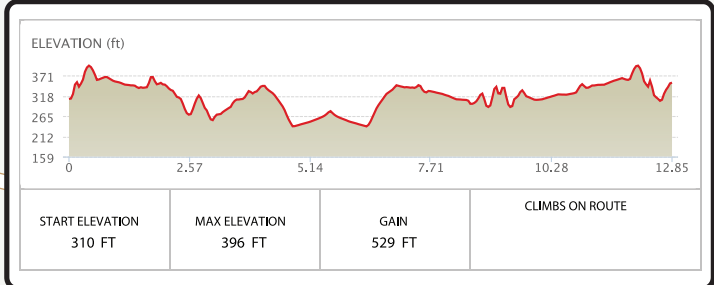

DC's Wine Country, VA

MAP KEY

-  MILE MARKER
-  ROAD PATH
-  BOA & TIARA STATION
-  WATER STOP

Course map subject to change