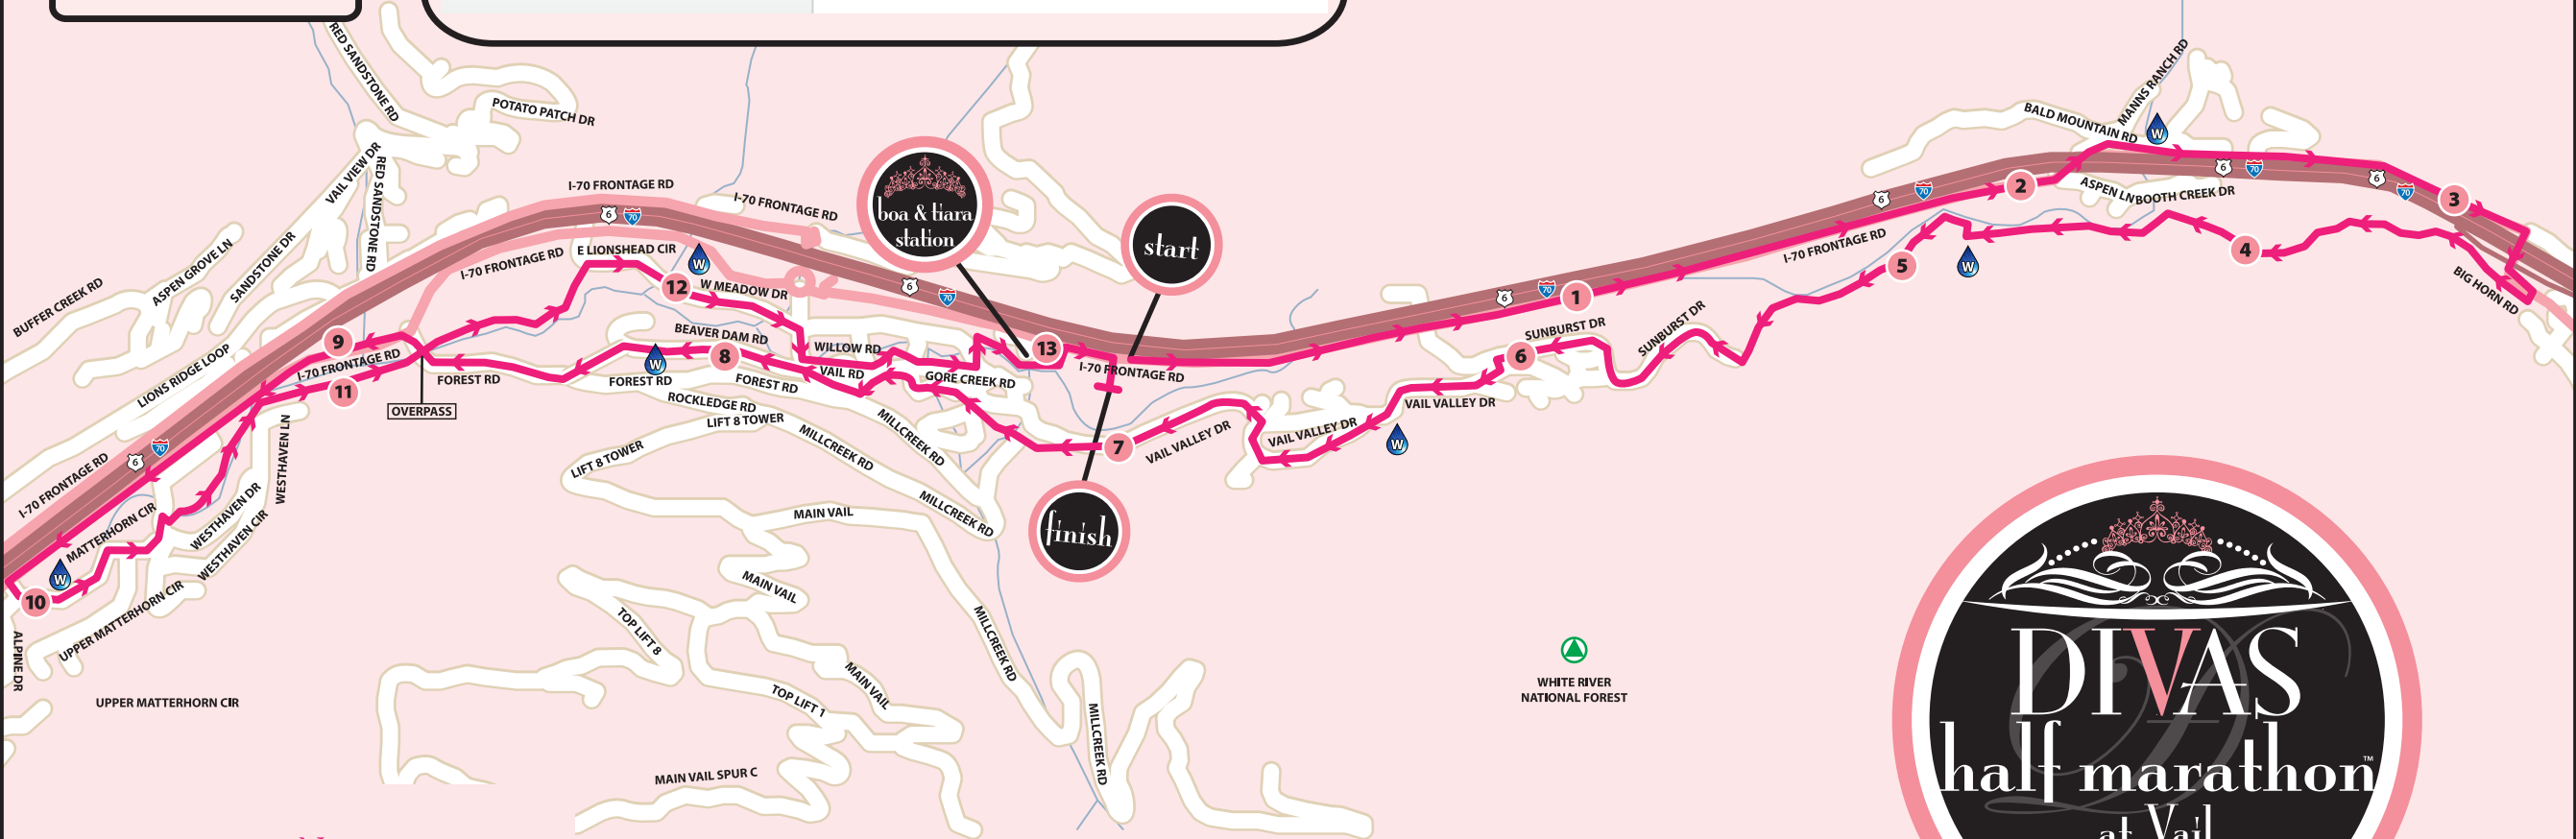

MAP KEY

-  BOA & TIARA STATION
-  MILE MARKER
-  WATER STOP

ELEVATION MAP (FEET)

VAIL, COLORADO - AUGUST 21, 2011

Course subject to change at the discretion of Race Management